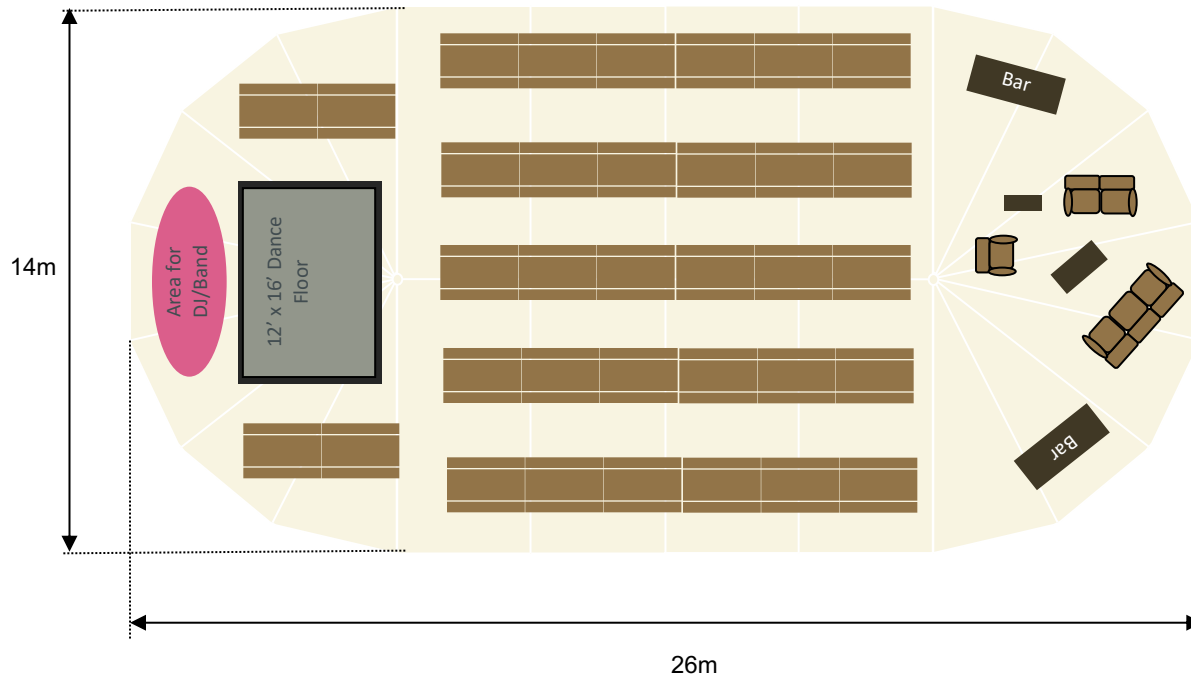

# Aurora Majestic

Seating for 272 guests on 34 rectangular tables and benches + Chillout sofas area

WORLD INSPIRED TENTS  
SINCE 2007

# Aurora Majestic

Seating for 220 guests on 22 round tables and chairs + Chillout sofas area

WORLD INSPIRED TENTS  
SINCE 2007

# Aurora Majestic

Seating for 180 guests on 30 rectangular tables and chairs + Chillout sofas area

WORLD INSPIRED TENTS  
SINCE 2007

# Aurora Majestic

Seating for 174 guests on 29 rectangular tables and chairs + Top table of 9 + Chillout sofas area

WORLD INSPIRED TENTS  
SINCE 2007