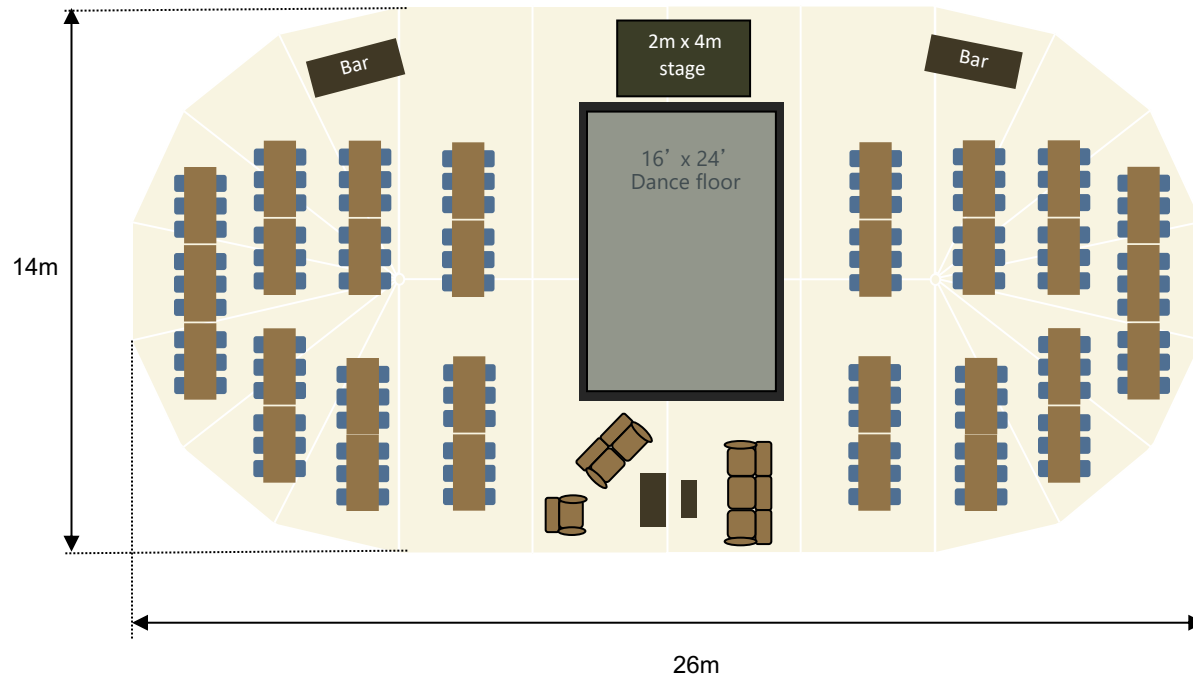

# Aurora Majestic

Seating for 220 guests on 22 round tables and chairs + Chillout sofas area

WORLD INSPIRED TENTS  
SINCE 2007

# Aurora Majestic

Seating for 180 guests on 30 rectangular tables and chairs + Chillout sofas area

WORLD INSPIRED TENTS  
SINCE 2007

# Aurora Majestic

Seating for 272 guests on 34 rectangular tables and chairs +  
Chillout sofas area

WORLD INSPIRED TENTS  
SINCE 2007

# Aurora Majestic

Seating for 174 guests on 29 rectangular tables and chairs + Top table of 9 + Chillout sofas area

WORLD INSPIRED TENTS  
SINCE 2007