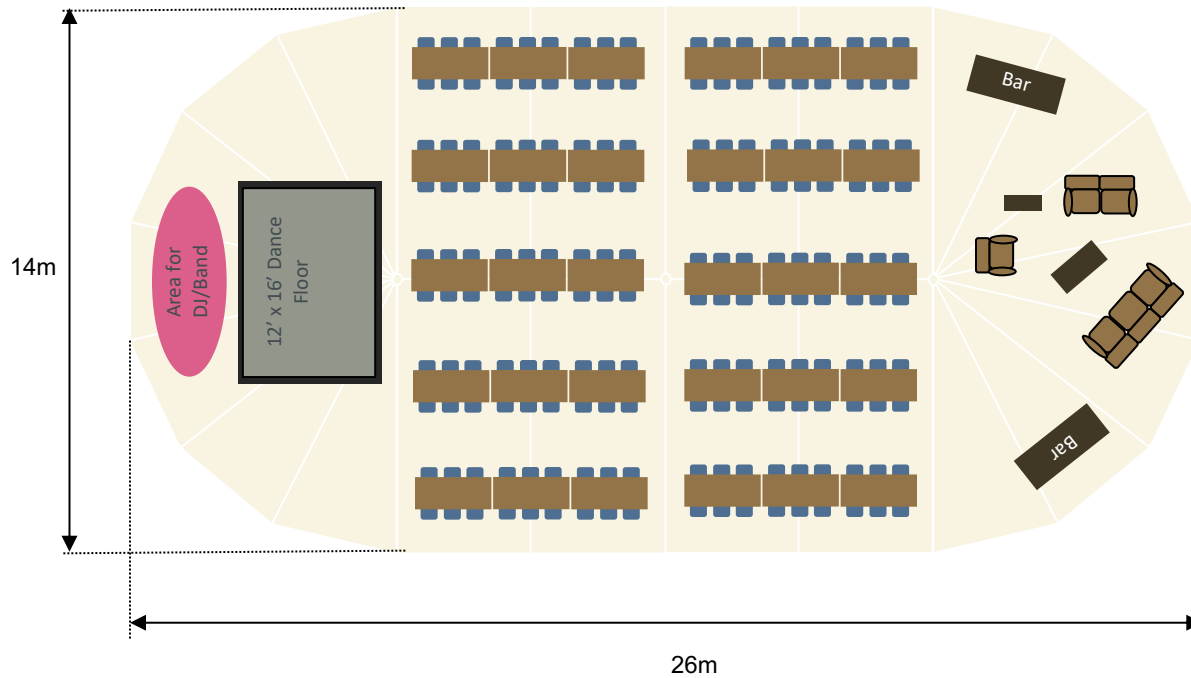

# Aurora Majestic

Seating for 220 guests on 22 round tables and chairs + Chillout sofas area

WORLD INSPIRED TENTS  
SINCE 2007

# Aurora Majestic

Seating for 180 guests on 30 rectangular tables and chairs + Chillout sofas area

WORLD INSPIRED TENTS  
SINCE 2007

# Aurora Majestic

Seating for 272 guests on 34 rectangular tables and chairs +  
Chillout sofas area

WORLD INSPIRED TENTS  
SINCE 2007

# Aurora Majestic

Seating for 174 guests on 29 rectangular tables and chairs + Top table of 9 + Chillout sofas area

WORLD INSPIRED TENTS  
SINCE 2007