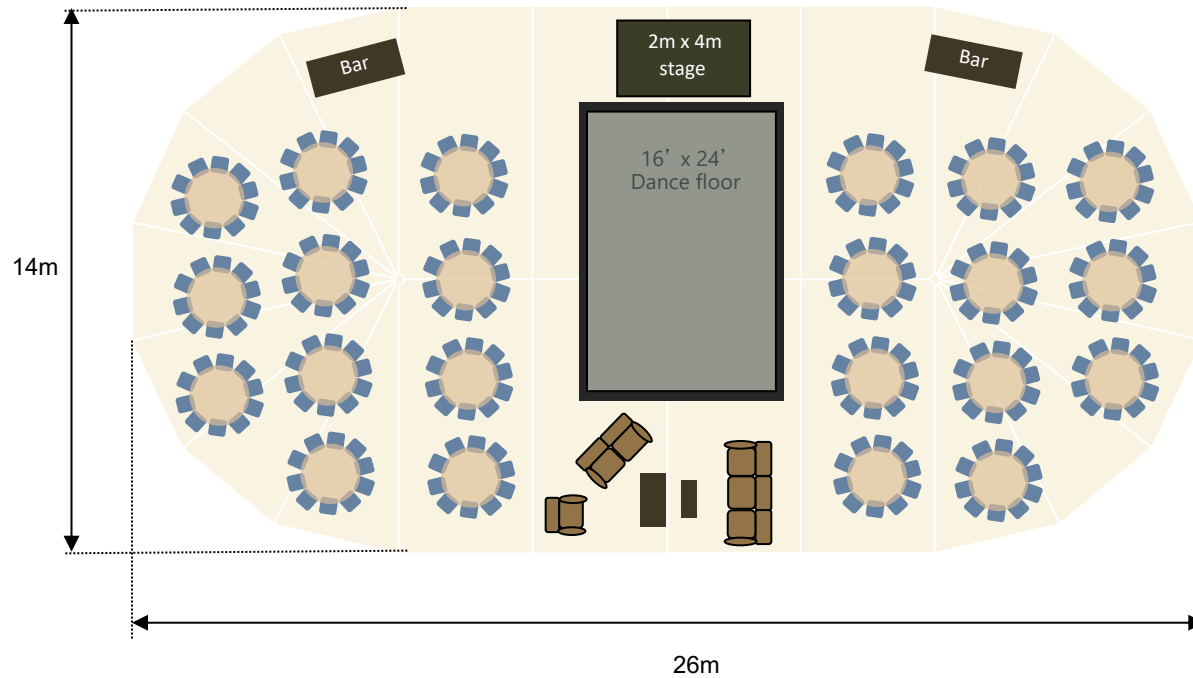

# Aurora Majestic

Seating for 272 guests on 34 rectangular tables and benches + Chillout sofas area

WORLD INSPIRED TENTS  
SINCE 2007

# Aurora Majestic

Seating for 220 guests on 22 round tables and chairs + Chillout sofas area

WORLD INSPIRED TENTS  
SINCE 2007

# Aurora Majestic

Seating for 180 guests on 30 rectangular tables and chairs + Chillout sofas area

WORLD INSPIRED TENTS  
SINCE 2007

# Aurora Majestic

Seating for 174 guests on 29 rectangular tables and chairs + Top table of 9 + Chillout sofas area

WORLD INSPIRED TENTS  
SINCE 2007